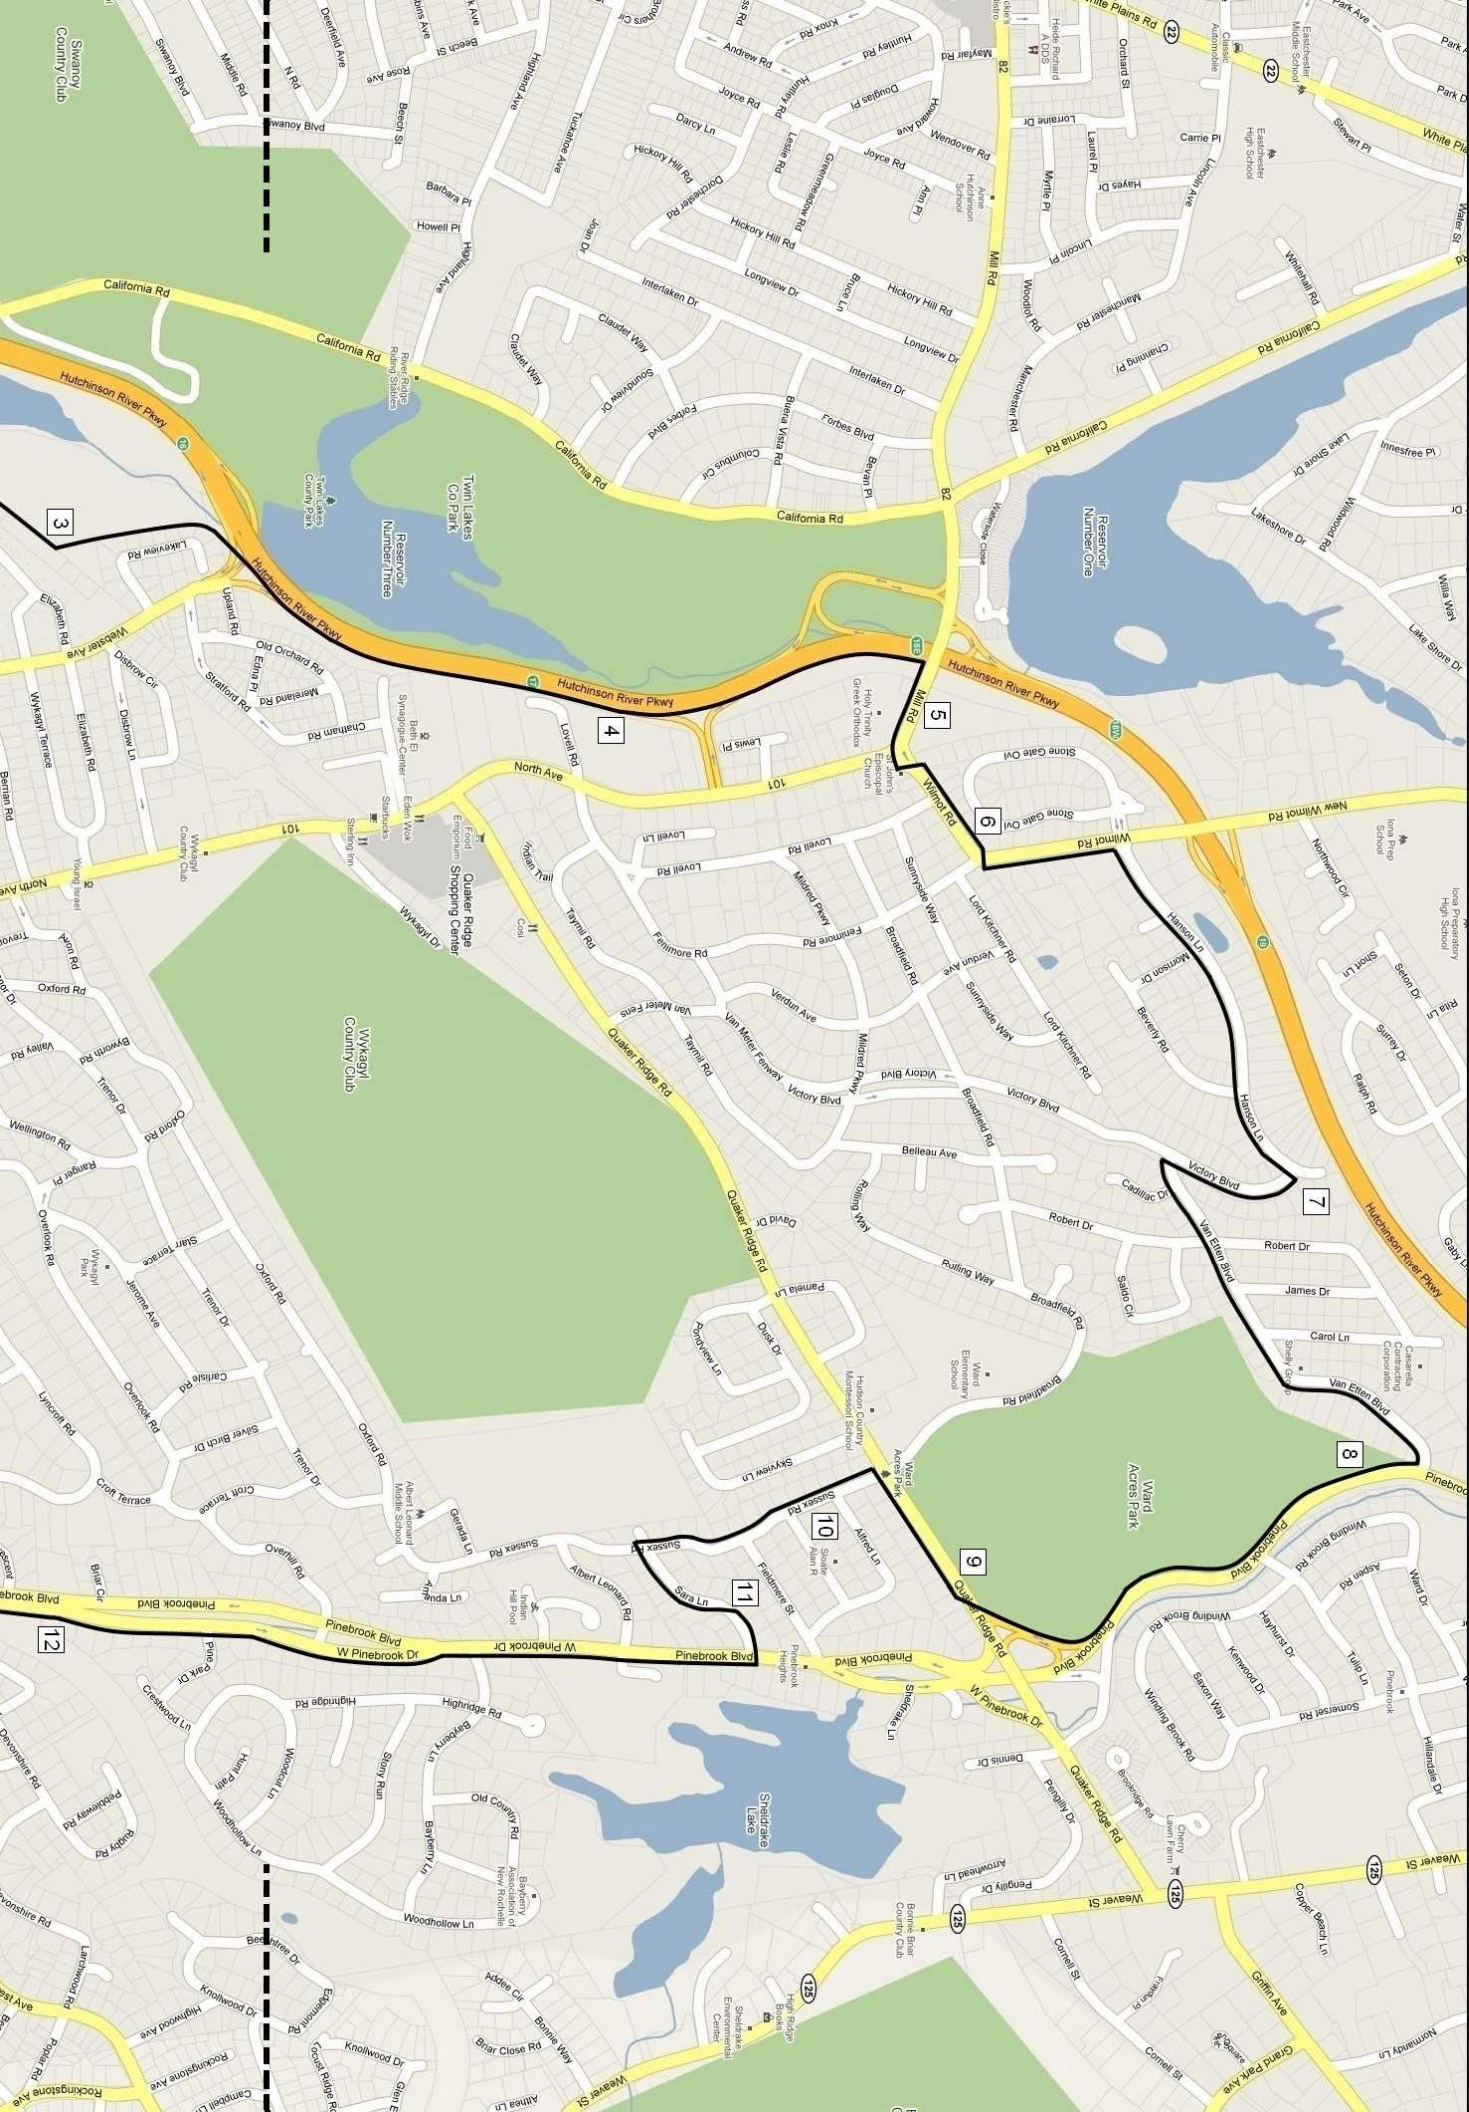

# Ersv of the Young Israel of New Rochelle

The boundary line indicates the side of the street on which the erv is located.  
All boundaries (except the Hutchinson Parkway and the Nature Preserve) are the telephone wires.  
For more details on the boundaries, please refer to the accompanying notes document.